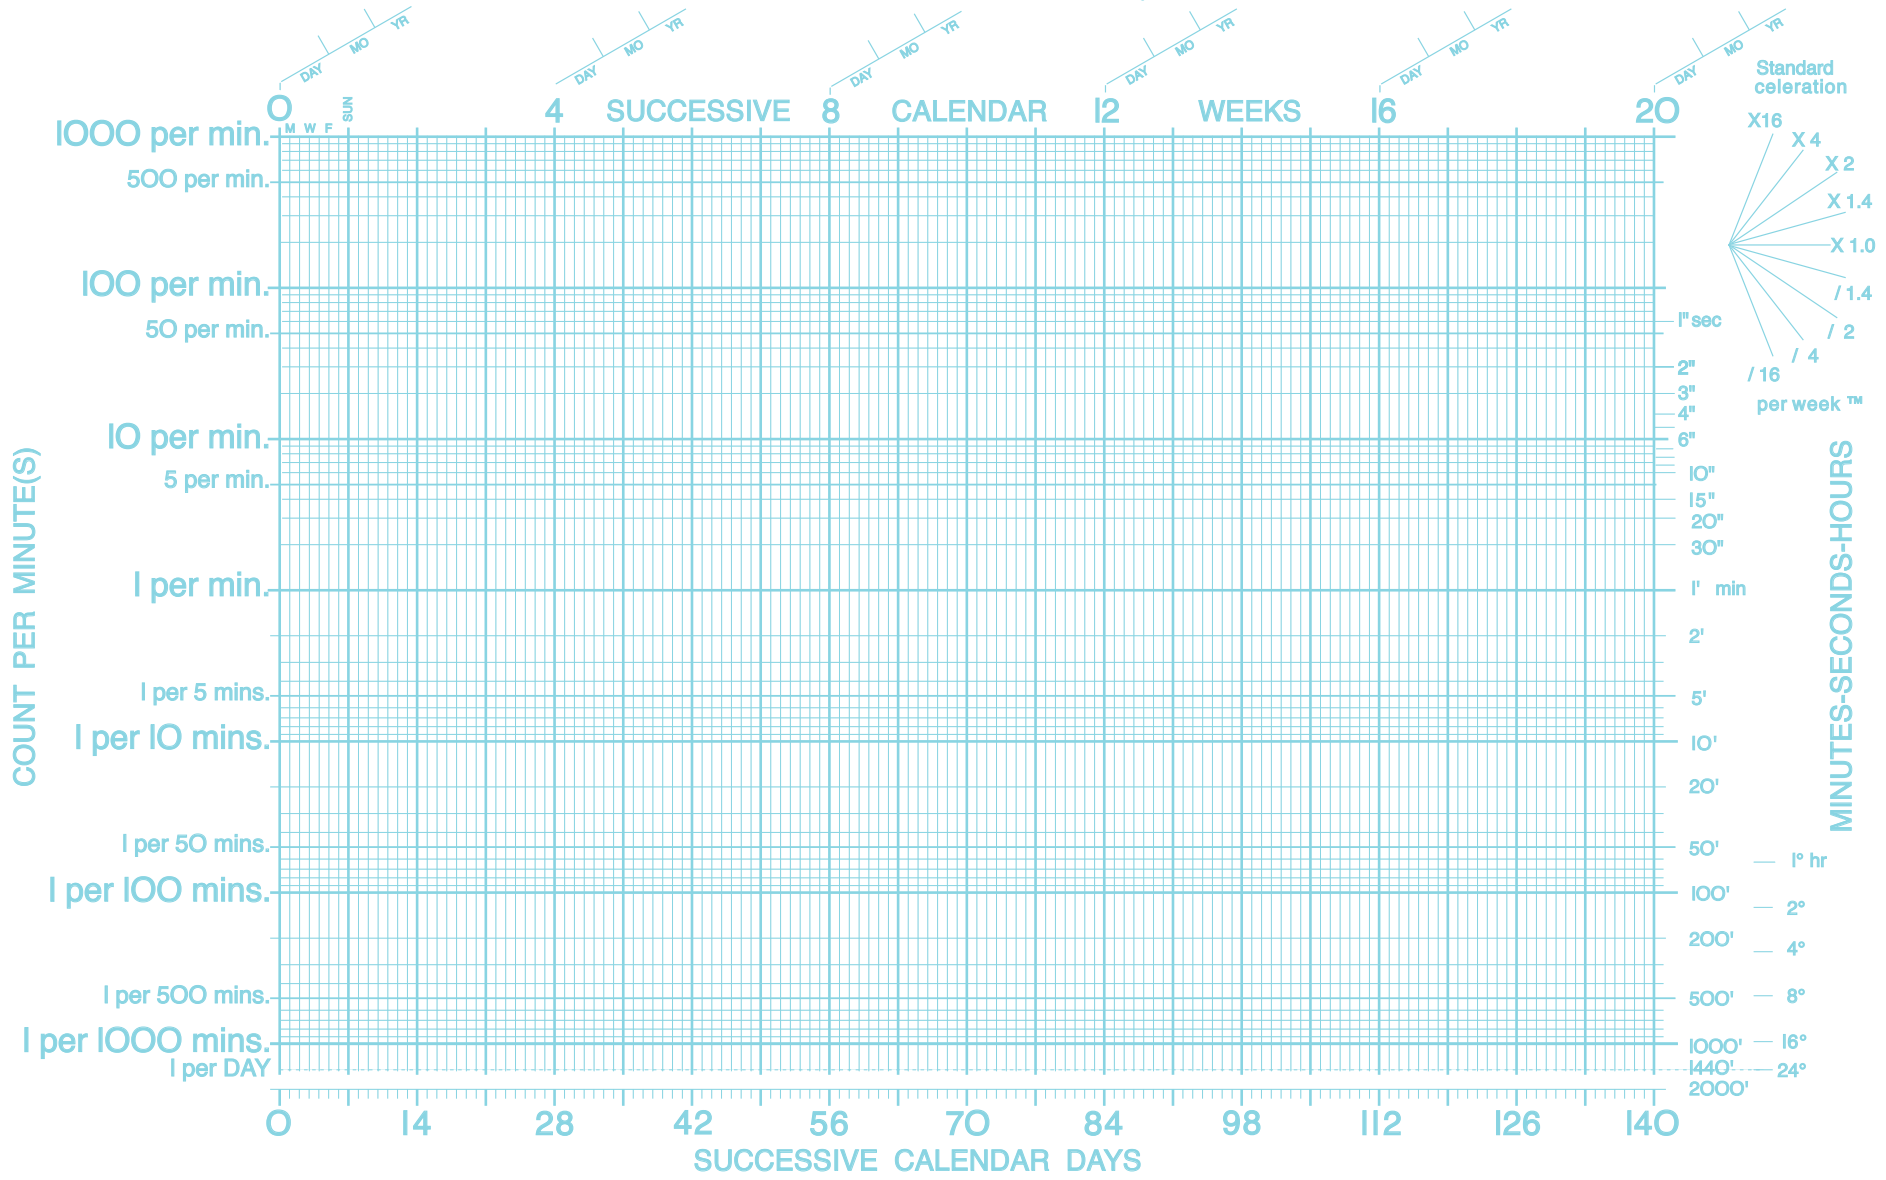

The Adapted Daily Standard Celeration Chart

Patrick McGreevy, Ph.D., P.A. and Associates
 4767 New Broad Street
 Orlando, FL 32814
 www.essentialforliving.com

The Adapted Daily Standard Celeration Chart retains the structural and mathematical integrity of the Daily Standard Celeration Chart and permits users to display dimensional quantities of behavior in units in which these quantities occur in nature

SUPERVISOR	ADVISER	MANAGER	PERFORMER			RECORDED
ORGANIZATION	DIVISION	ROOM	TIMER	RECORDER	CHARTER	